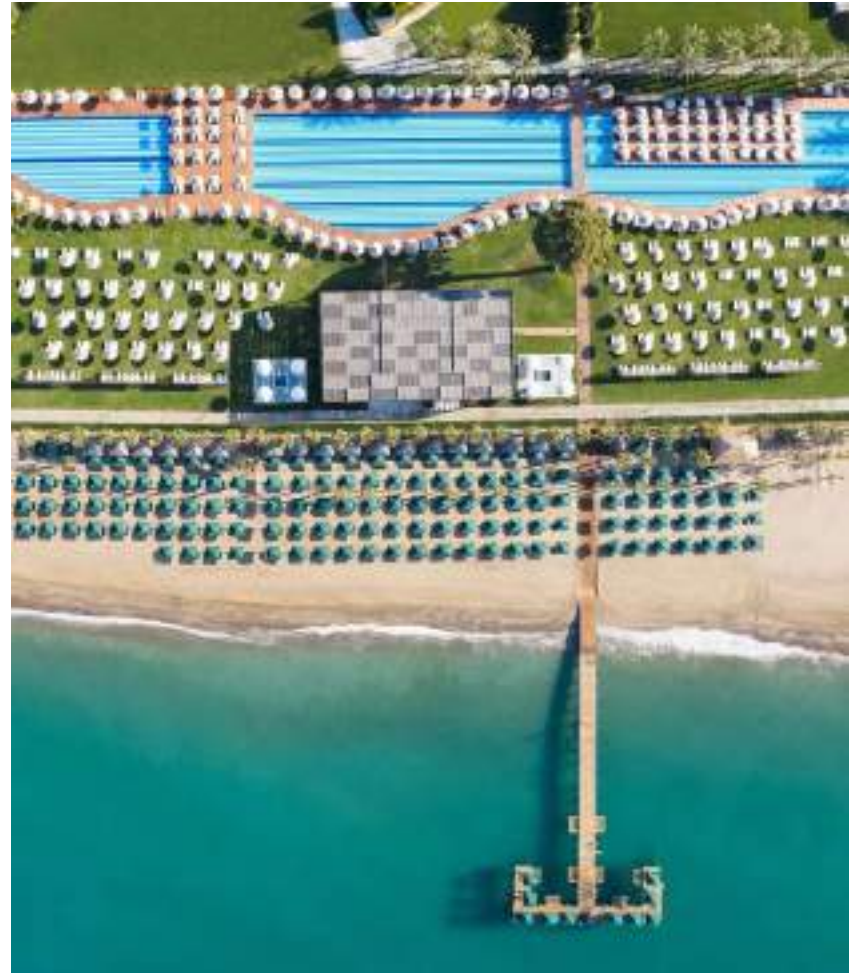

LOCATION

Date of Opening	2005
Category	5 ★
Total Area	405.000 sqm
Mailing Address	Belek Mahallesi, Kongre Caddesi, No. 18/A Belek - Serik | Antalya
Phone Number	+90 242 710 20 00
E-Mail	premiumbelek@rixos.com
Web Site	https://www.rixos.com/en/hotel-resort/rixos-premium-belek
Beach Location & Length	Long Private Beach - 700m
Number of Buildings	The main building consist of 5 floors and 60 Legendary Suites
Elevators	11